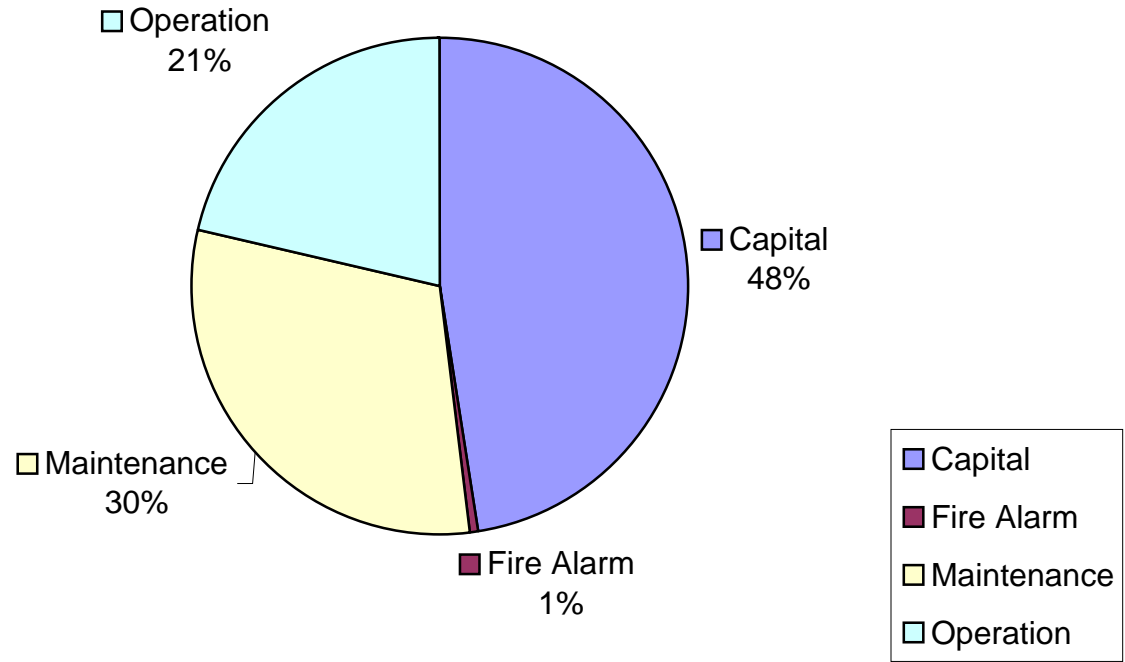

Comprehensive Safety Inspection Citations By Year

FY 2007 Comprehensive Safety Inspection Report Summary By Type

FY 2007 Comprehensive Safety Inspection Report

May 21, 2007

	<i>Capital</i>	<i>Fire Alarm</i>	<i>Maintenance</i>	<i>Operation</i>
Citations	3,594	57	2,305	1,623