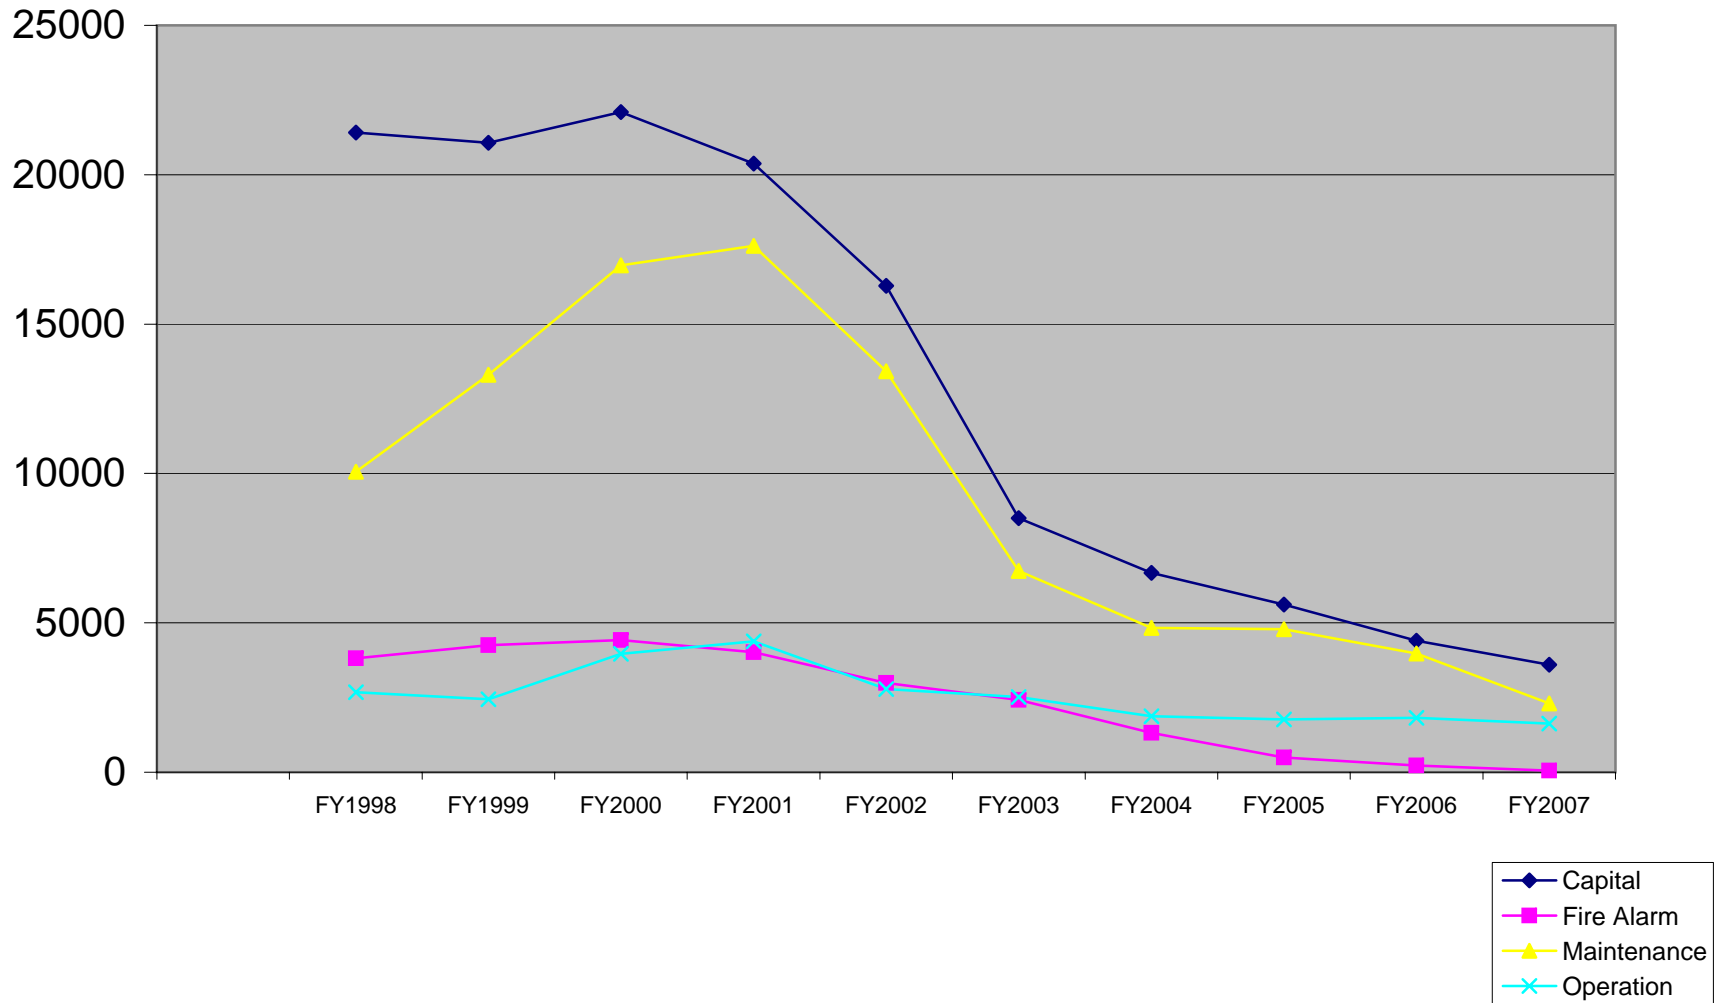

Comprehensive Safety Inspection Citations By Year

FY 2007 Comprehensive Safety Inspection Report Summary By Type

FY 2007 Comprehensive Safety Inspection Report

May 21, 2007

	<i>Capital</i>	<i>Fire Alarm</i>	<i>Maintenance</i>	<i>Operation</i>
Citations	3,594	57	2,305	1,623