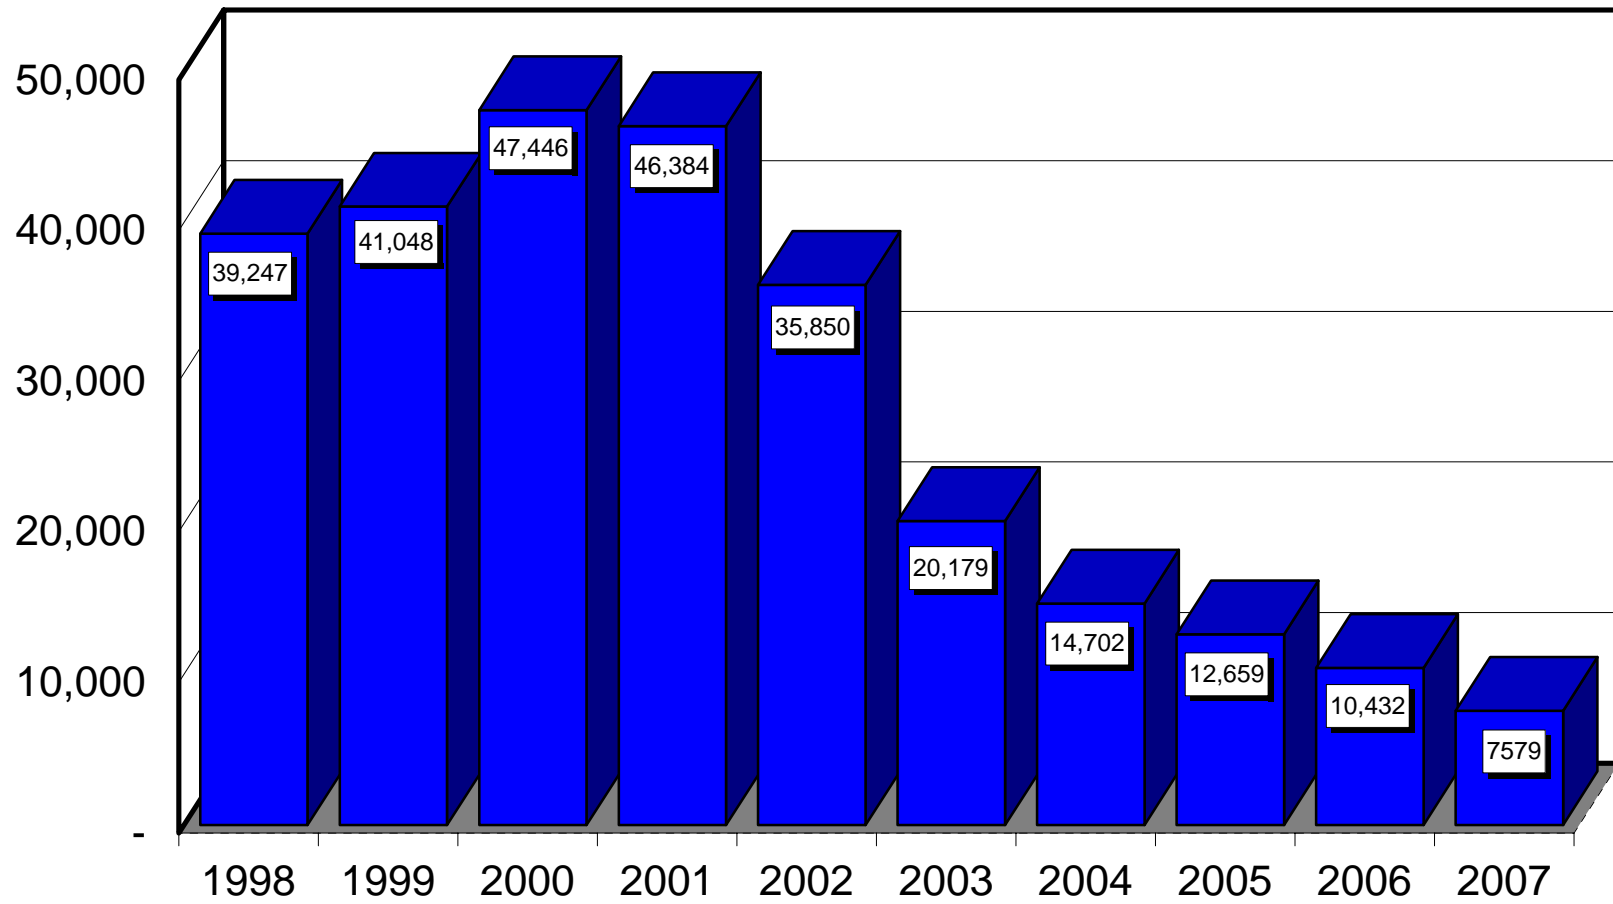

Comprehensive Safety Inspection Citations By Year

FY 2007 Comprehensive Safety Inspection Report Summary By Type

FY 2007 Comprehensive Safety Inspection Report

May 21, 2007

	<i>Capital</i>	<i>Fire Alarm</i>	<i>Maintenance</i>	<i>Operation</i>
Citations	3,594	57	2,305	1,623